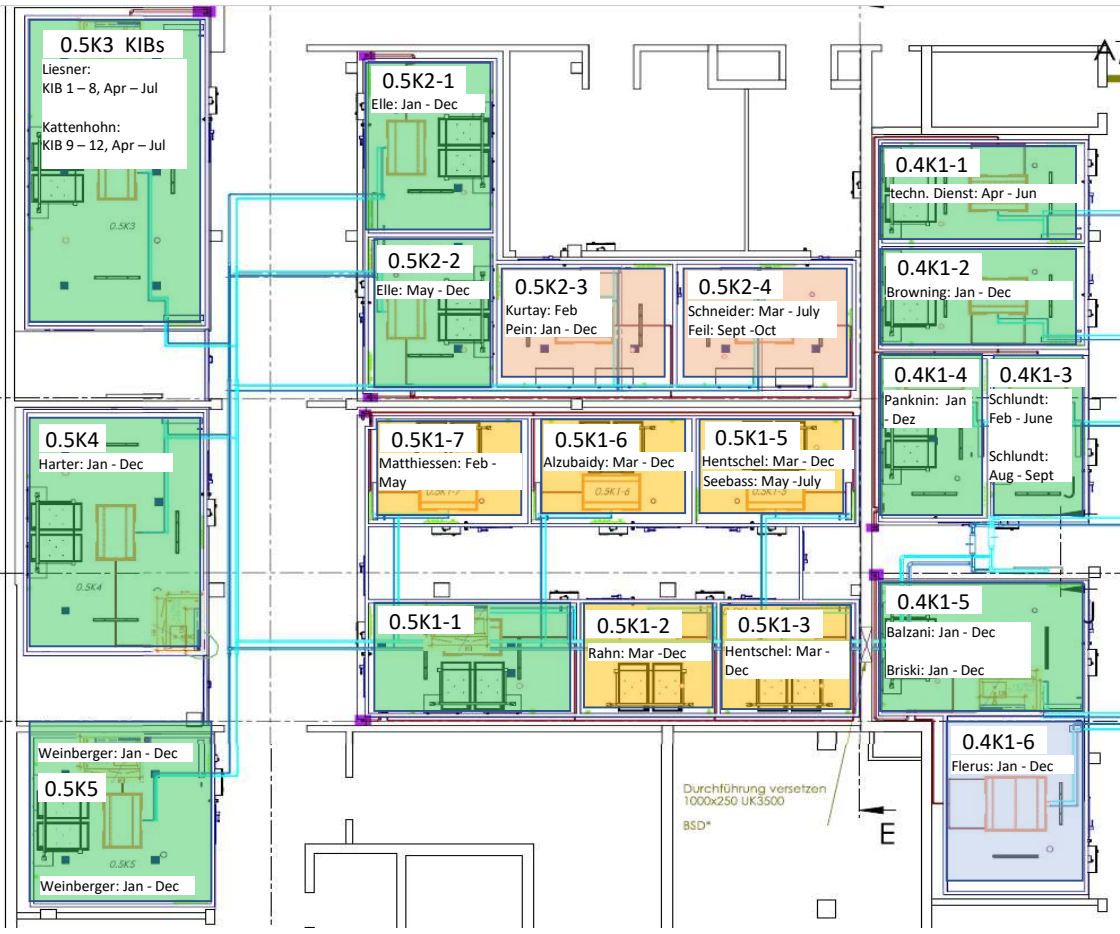

Climate-Culture Room Allocation 2026

,standard'	,S1/S2/gnoto'	-> 40°C	4°C, Fridge'
		(No LED)	